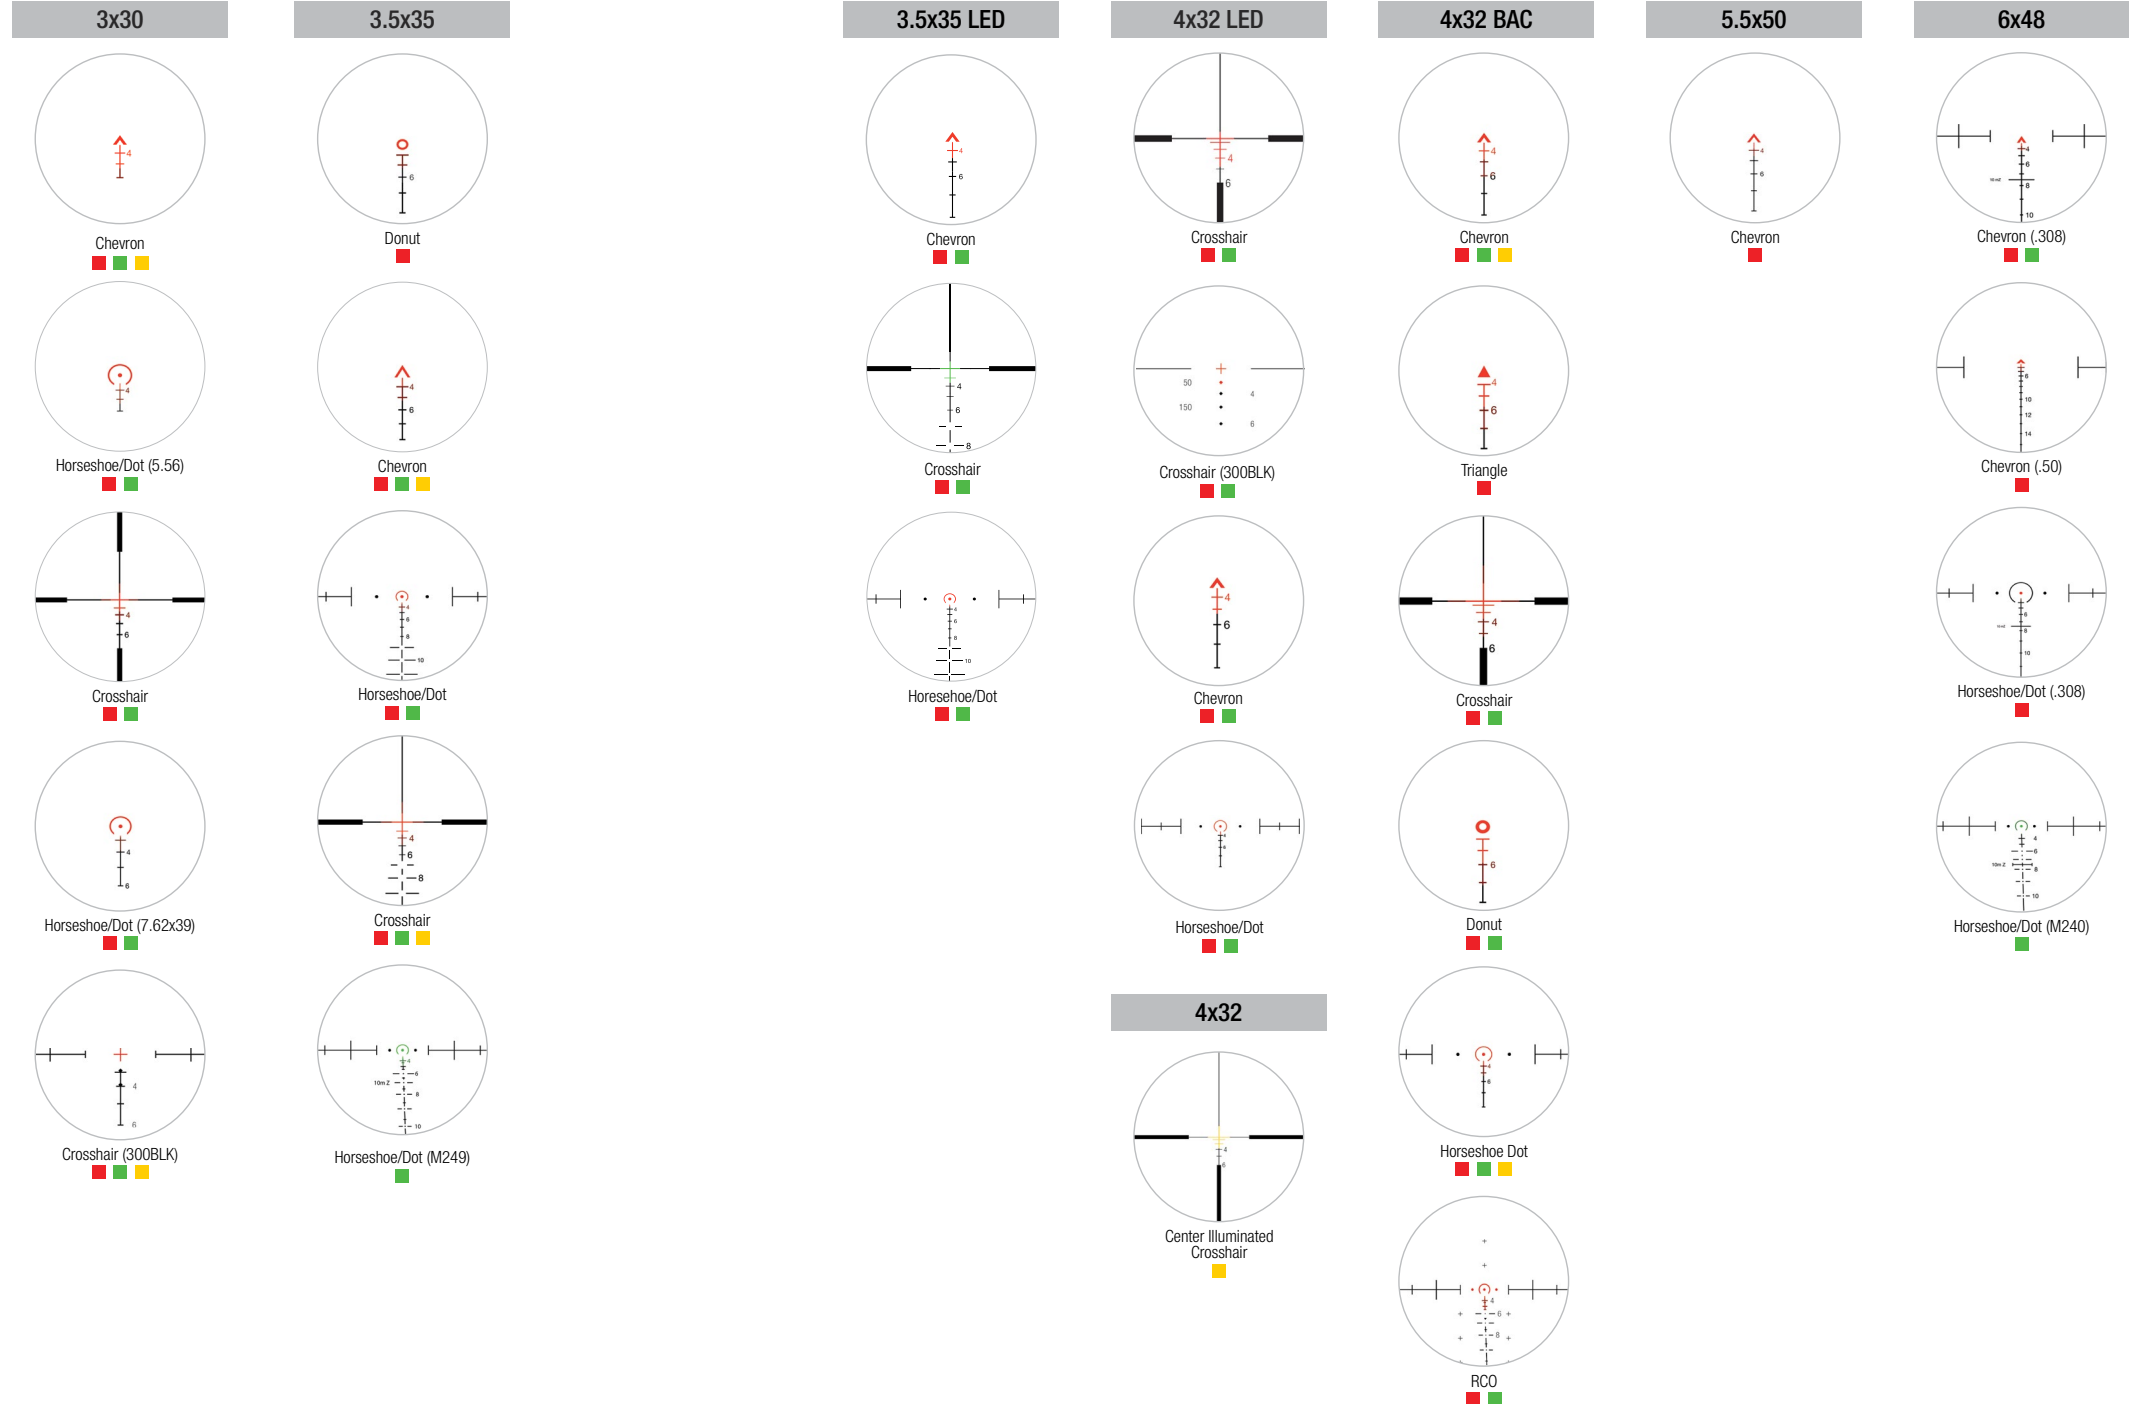

Available Reticles

Reticles not shown to scale. For a list of available reticles and to see a full view, please visit our website at Trijicon.com.

Reticles not shown to scale. For a list of available reticles and to see a full view, please visit our website at Trijicon.com.

Trijicon.com/ACOG

©2025 Trijicon, Inc. | Wixom, Michigan USA | Phone: 1-800-338-0563 | info@trijicon.com
Specifications subject to change without notice. | PML4036 Rev(8) 0225