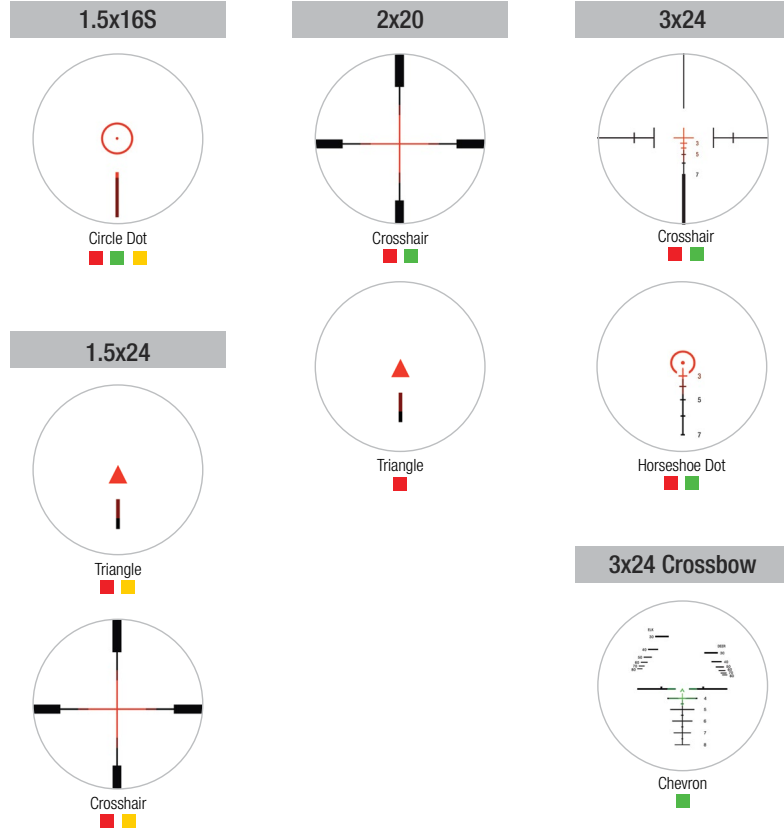

Available Reticles

>>NEW Trijicon Compact ACOG® TAC-R™ Reticles

Trijicon® applies the same engineering expertise to our reticles as every part of our optic designs. Our TAC-R™ series of reticles (Trijicon Advanced Combat Reticles) include numerous features such as BDC stadia lines, target-ranging markings, wind holds, and illumination (which aids both-eyes-open shooting).

New to the TAC-R series is the RTR™ (Rapid Target Reticle) for the 1.5x16S and 2x20 ACOG® models. The RTR™ .223 reticle includes a bright fiber optic/tritium 2.0 MOA illuminated center dot, BDC holds to 700 yards for .223 REM 55gr. FMJ ammunition and a 16 in. barrel length, 7.5 MPH crosswind holds at 250 yards, and 19 in. width stadia lines for ranging.

The RTR™ 9mm PCC reticle is specifically designed for 9mm 115gr. FMJ ammunition and a 16 in. barrel length. There is a bright fiber optic/tritium 2.0 MOA illuminated center dot with a horseshoe shroud to aid in getting the reticle on target quickly. Sight the optic in at 50 yards and the stadia lines provides BDC holds out to 300 yards in addition to being 19 in. width to aid in ranging.